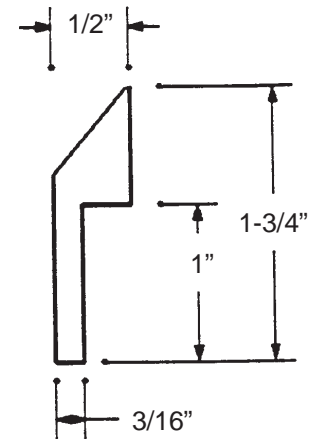

MAXI-TIP & MAXI-TIP II