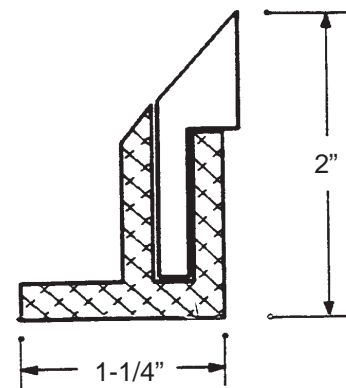

**BLADE HOLDER
with MAXI-TIP installed**